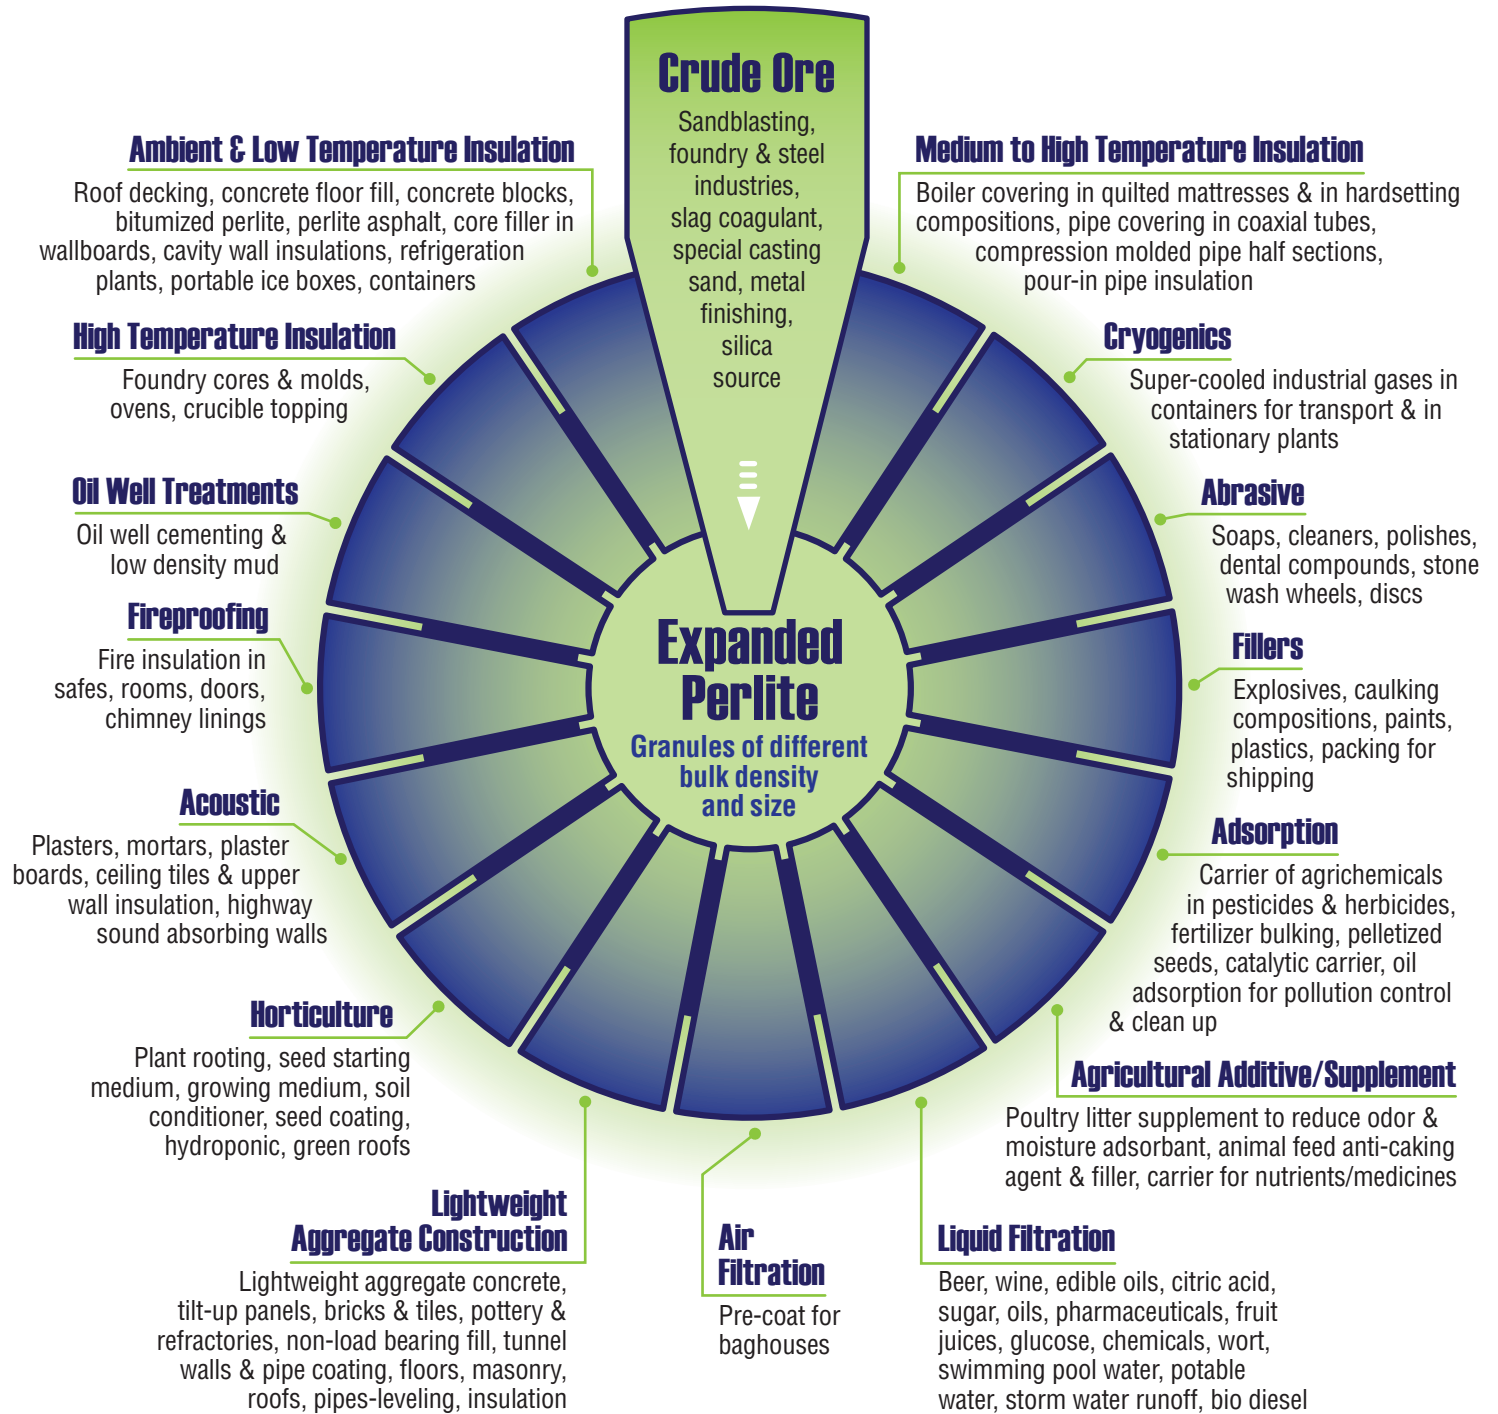

Applications of Perlite

the Versatile Mineral

Perlite Institute, Inc.

4305 North Sixth St. Suite A,
Harrisburg, PA 17110 • (717) 238-9723